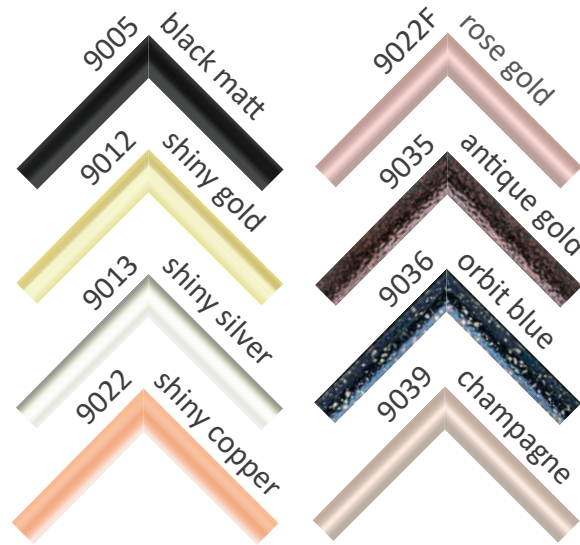

Empty Frame Art. No. 7650

Transparent Profile 7650

Transparent Aluminium Poster Frame

9005T1

- Aluminium frames with two plates of polystyrene glass and a mat board in between.
- Anti-reflective polystyrene plate on the back
- perfect for decorations with dry flowers, souvenirs or photo collages
- available in size **30x40 cm**

Clip Picture Frame

9500

White envelope packaging

Custom Laser Engraving

Aluminium profiles

Wood profiles

Cork board, MDF Backing,
Cardboard packaging...

Picture Frame Mat Board, pre-cut