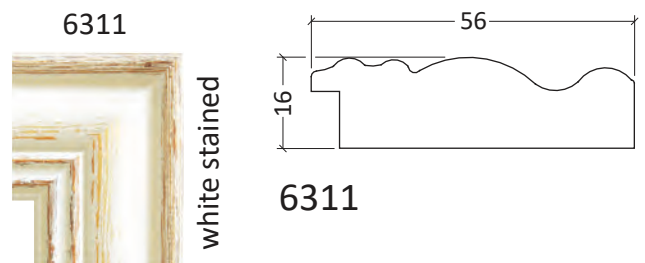

Magnetic Wooden Poster Hanger