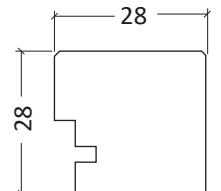

4014

Decorative MDF Photo Frame

6602

Magnetic Wooden Photo Frame

H3201V

- Easy to Handle: user-friendly magnetic system.
- Versatile Display: for desks or walls, equipped with an easel and sawtooth hangers.
- Available in sizes **10x15 - 29,7x42 cm**

The mark of responsible forestry

Wooden Double Photo Frame

H8511D

- decorative tabletop photo frames
- clear glass 2 mm
- available for photo sizes:
10x10, 10x15, 13x18 cm
- MDF backboard fixed with flexi-points

H851

The mark of
responsible forestry

Money Box Photo Frame

H4511M

- 3D frame with slot for coins and bills
- passepartout
- clear glass 2 mm
- MDF backboard fixed with flexi-points
- pressed hanger and adjustable stand
- size **20x20 cm**

H451

Vinyl Album Picture Frames

H8401R

- Wooden frame without glass
- slot for vinyl album cover insertion
- MDF backboard
- pressed hanger
- designed for cover sizes 304-313 mm

The mark of responsible forestry