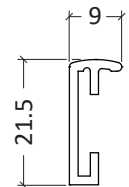

scan me

Certifications: EN ISO 9001:2015, FSC

Thin Aluminium Poster Frame 9.6 mm

9101

910X

Thin Aluminium Poster Frame 9.0 mm

9013

900X