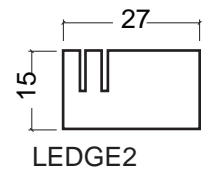

Wooden Photo Bar

LEGE2

- made of solid oak wood
- usable as a tabletop picture stand or a floating wall ledge
- two openings on the backside for invisible wall mounting
- available in lengths of **30, 50 and 100 cm**
- with one or two rabbets 1.5 mm

Wooden Picture Holder

Suitable for

- photos
- restaurant menus
- name tags
- business cards
- messages and notes

- made of solid oak wood
- available in length **6 cm**
- rabbet 1.5 mm

Custom Wooden Blocks

LMEB

- decorative oak wood blocks with laser engraving
- pieces **6.5x2x0.5 cm**, in a pack of 12
- custom graphics