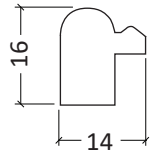

Plastic Picture Frame with Wooden Decor

730X

Plastic Snap Poster Frame

Transparent Photo Frame