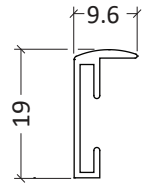

Thin Aluminium Poster Frame 9.6 mm

910X

Thin Aluminium Poster Frame 9.0 mm