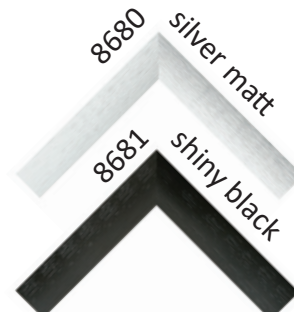

Available with
Cardboard hook for trikot