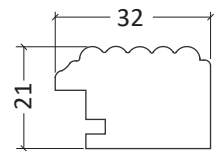

Rustic Wood Picture Frames

H213

Wooden Shadow Gap Frames

Wooden Canvas Stretcher