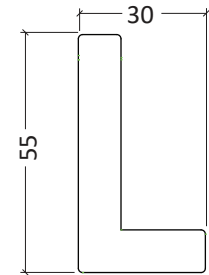

LP003 - LP005