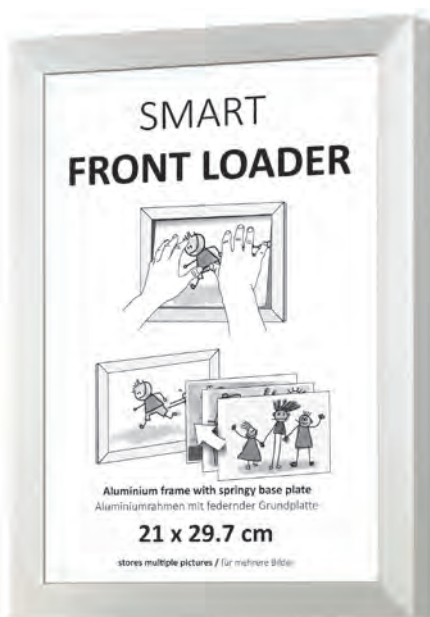

Front Loader Aluminium Picture Frame

8680G1