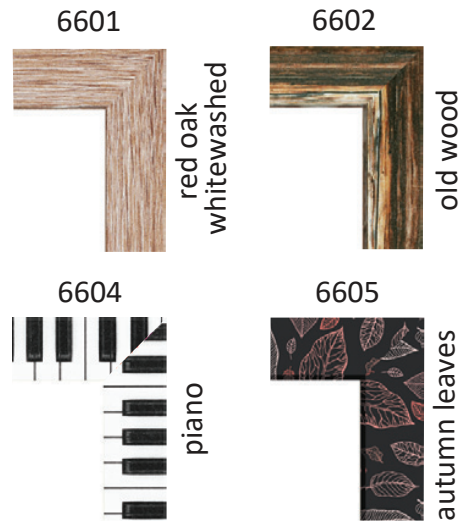

5004

5004

520X

5202

The mark of responsible forestry

Rustic Wood Picture Frames

6351

635X

H213

Wooden Shadow Gap Frames

LP005

LP001

LP003 - LP005

Wooden Canvas Stretcher

40141A Empty Frames assembled

40141B Sets for Canvas Stretchers in parts

4014

Decorative MDF Photo Frame

6602

Magnetic Wooden Photo Frame

H3201V

- Easy to Handle: user-friendly magnetic system.
- Versatile Display: for desks or walls, equipped with an easel and sawtooth hangers.
- Available in sizes **10x15 - 29,7x42 cm**

The mark of responsible forestry

Wooden Double Photo Frame

H8511D

- decorative tabletop photo frames
- clear glass 2 mm
- available for photo sizes:
10x10, 10x15, 13x18 cm
- MDF backboard fixed with flexi-points