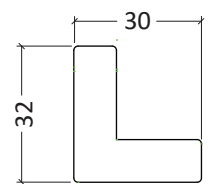

Rustic Wood Picture Frames

Wooden Shadow Gap Frames

LP001

Wooden Canvas Stretcher