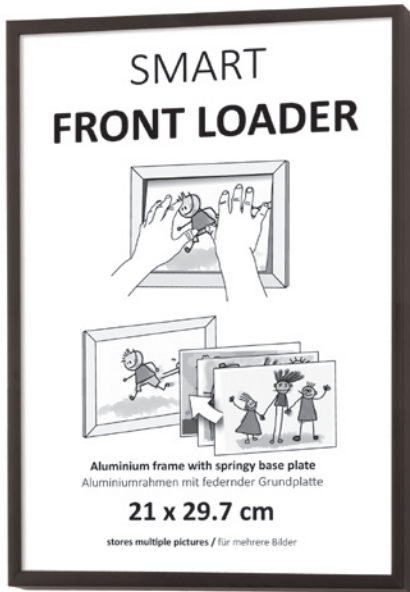

8880

..... BRUSHED SURFACE

Front Loader Aluminium Picture Frame

8680G1

868X

..... BRUSHED SURFACE

9005G1

Nordic Wood Picture Frame 12x22