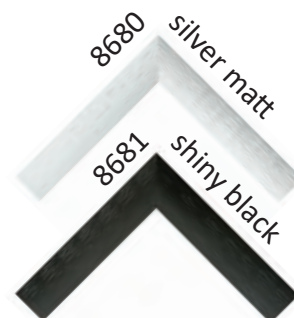

8880

..... BRUSHED SURFACE

Front Loader Aluminium Picture Frame

8680G1

868X

..... BRUSHED SURFACE

9005G1

Nordic Wood Picture Frame 12x22

H320

H810

lime wood natural

H320

oak wood natural

H415

bleached white

H830