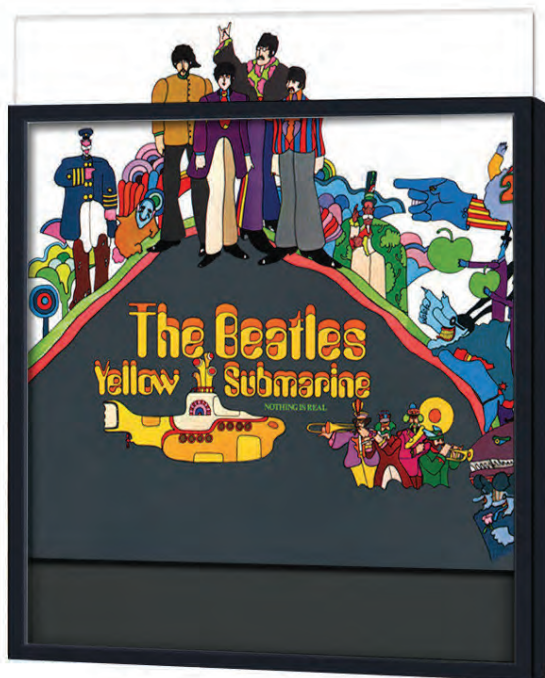

H851

The mark of
responsible forestry

Money Box Photo Frame

H4511M

- 3D frame with slot for coins and bills
- passepartout
- clear glass 2 mm
- MDF backboard fixed with flexi-points
- pressed hanger and adjustable stand
- size **20x20 cm**

H451

Vinyl Album Picture Frames

H8401R

- Wooden frame without glass
- slot for vinyl album cover insertion
- MDF backboard
- pressed hanger
- designed for cover sizes 304-313 mm

The mark of responsible forestry