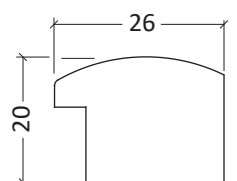

Lightweight Wood Frame

Wooden Photo Frame

Wooden Photo Frame

520X

The mark of responsible forestry