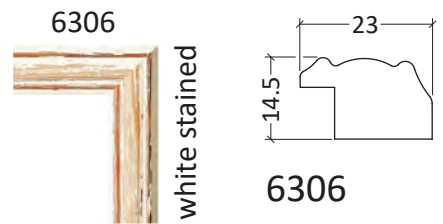

Magnetic Wooden Poster Hanger