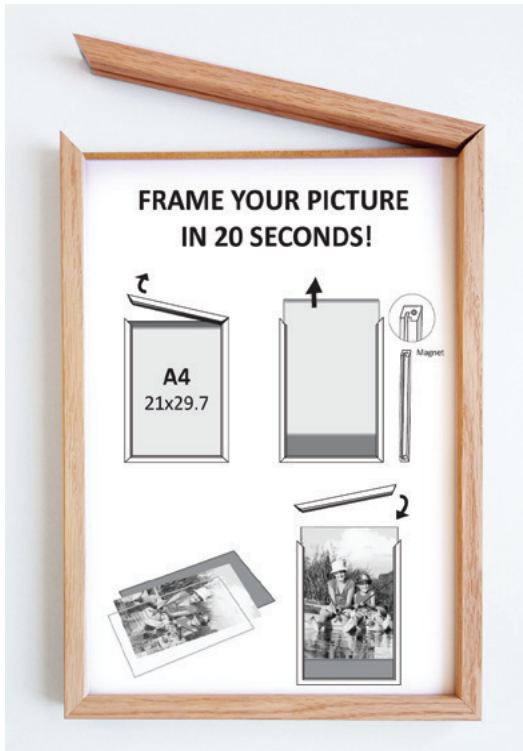

4014

Decorative MDF Photo Frame

6602

Magnetic Wooden Photo Frame

H3201V

- Easy to Handle: user-friendly magnetic system.
- Versatile Display: for desks or walls, equipped with an easel and sawtooth hangers.
- Available in sizes **10x15 - 29,7x42 cm**

The mark of responsible forestry

Wooden Double Photo Frame

H8511D

- decorative tabletop photo frames
- clear glass 2 mm
- available for photo sizes:
10x10, 10x15, 13x18 cm
- MDF backboard fixed with flexi-points