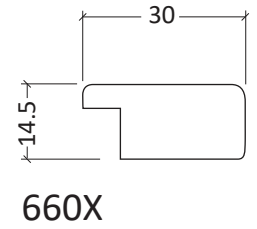

4014

Decorative MDF Photo Frame

6602

Magnetic Wooden Photo Frame

H3201V

- Easy to Handle: user-friendly magnetic system.
- Versatile Display: for desks or walls, equipped with an easel and sawtooth hangers.
- Available in sizes **10x15 - 29,7x42 cm**