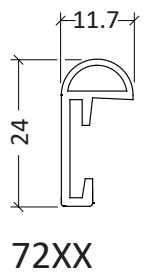

LMEB

- decorative oak wood blocks with laser engraving
- pieces **6.5x2x0.5 cm**, in a pack of 12
- custom graphics

Plastic Photo Frames

7052

Collage of Plastic Photo Frames

Plastic Poster Frames

7260

Plastic Picture Frame with Wooden Decor