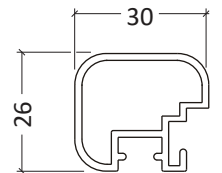

Empty Frame Art. No. 7650

Transparent Profile 7650

Transparent Aluminium Poster Frame

9005T1

- Aluminium frames with two plates of polystyrene glass and a mat board in between.
- Anti-reflective polystyrene plate on the back
- perfect for decorations with dry flowers, souvenirs or photo collages
- available in size **30x40 cm**