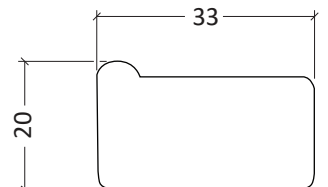

4014

Decorative MDF Photo Frame

6602

Magnetic Wooden Photo Frame

H3201V

- Easy to Handle: user-friendly magnetic system.
- Versatile Display: for desks or walls, equipped with an easel and sawtooth hangers.
- Available in sizes **10x15 - 29,7x42 cm**