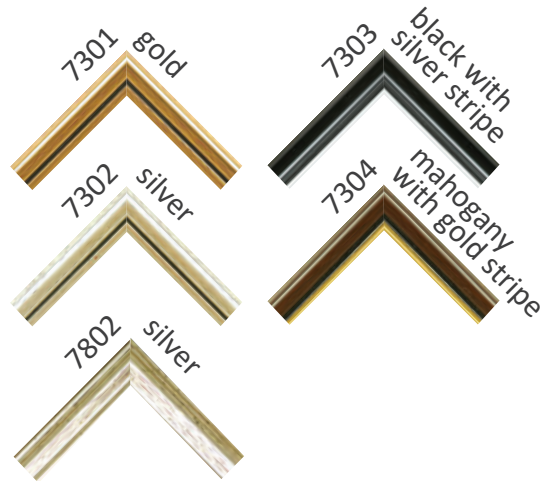

Plastic Picture Frame with Wooden Decor

Plastic Snap Poster Frame

Transparent Photo Frame