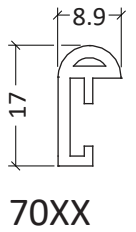

Collage of Plastic Photo Frames