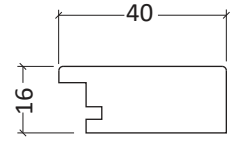

Rustic Wood Picture Frames

635X

Wooden Shadow Gap Frames

Wooden Canvas Stretcher