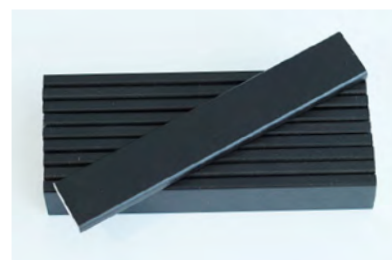

Vinyl Album Picture Frames

- Wooden frame without glass
- slot for vinyl album cover insertion
- MDF backboard
- pressed hanger
- designed for cover sizes 304-313 mm

The mark of responsible forestry

Wooden Stacking Blocks

black

- building blocks made of solid wood
- perfect for imaginative play, helping to develop fine motor skills, problem-solving abilities, and creativity
- pieces 2 x 12 cm
- laser printing option
- Available in bulk or packaged per 100 pieces in a linen bag, ideal for easy storage or gift-giving.