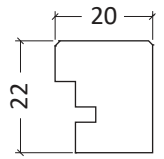

- decorative tabletop photo frames
- clear glass 2 mm
- available for photo sizes:
  10x10, 10x15, 13x18 cm
- MDF backboard fixed with flexi-points

H851