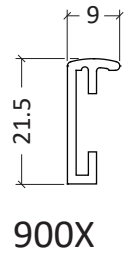

Empty Frame Art. No. 7650

Transparent Profile 7650

Transparent Aluminium Poster Frame

9005T1

- Aluminium frames with two plates of polystyrene glass and a mat board in between.
- Anti-reflective polystyrene plate on the back
- perfect for decorations with dry flowers, souvenirs or photo collages
- available in size **30x40 cm**