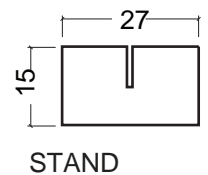

STAND

- made of solid oak wood
- available in length **6 cm**
- rabbet 1.5 mm