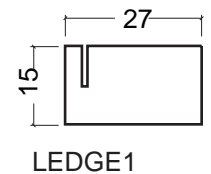

Wooden Photo Bar

LEGE1