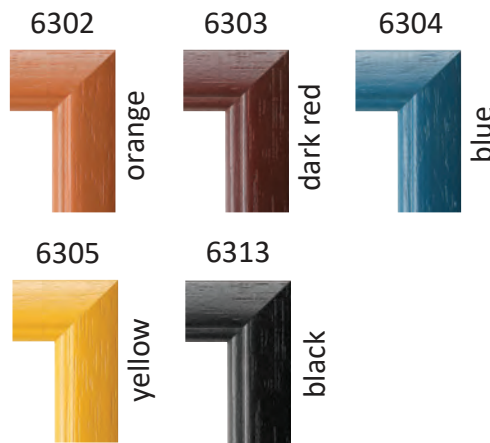

String on the top rear bar

Lightweight Wood Frame

6101

6102

Wooden Photo Frame

6313

630X

Wooden Photo Frame

5004

5004

520X

5202

The mark of responsible forestry

Rustic Wood Picture Frames

6351

635X