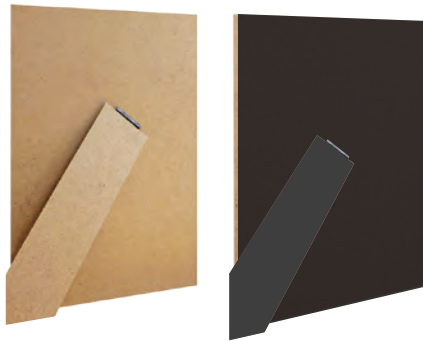

Clip Picture Frame

9500

White envelope packaging

Custom Laser Engraving

Aluminium profiles

Wood profiles

Cork board, MDF Backing,
Cardboard packaging...

Picture Frame Mat Board, pre-cut

Pre-Cut Mat White

Pre-Cut Mat Black

- client's custom cut
- individually packed in plastic bags

Paper

Duplex paper white / black on one side
70x100 cm

MDF Backing Boards

Backing Board cut to size

Easel Backing Board

Adjustable Easel Backing Board

Backing Board with Pressed Hanger

The mark of
responsible forestry

- Medium/High Density Fibreboard
- natural or both sides black color
- thickness 2.5 mm
- Formaldehyde emission class: E05

Cardboard Backing Boards

Cardboard Easel Back

Cardboard Easel Back
with pressed hangers

Cardboard Back
with pressed hangers

Glass and Clear Polystyrene Sheets

SNB - Normal clear glass with polished edges, 2 mm thick