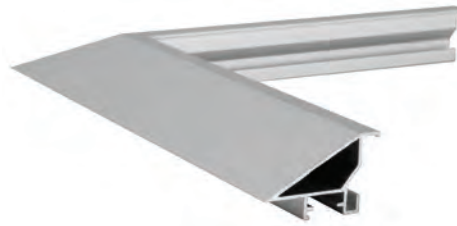

Rounded Gallery Aluminium Picture Frame