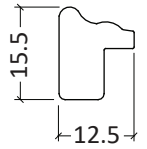

Plastic Picture Frame with Wooden Decor

7802

Plastic Snap Poster Frame

Transparent Photo Frame