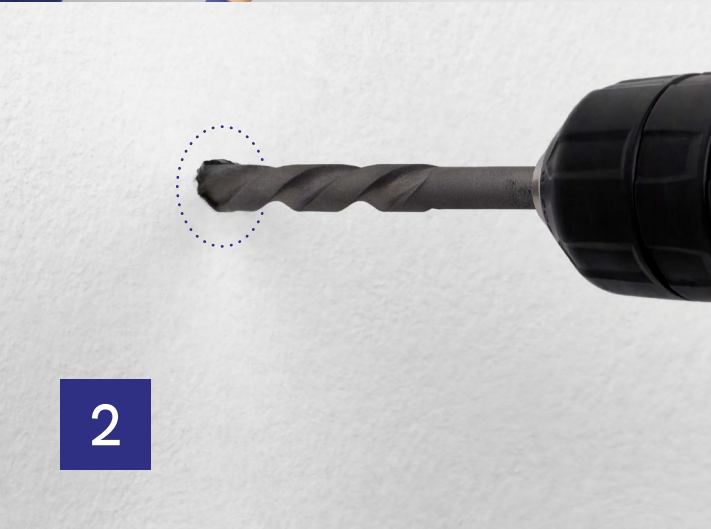

# Picture Frame Security System

Anti-Theft Security Lock Hangers for Art in Museums, Art Galleries, Hotels, Restaurants and households (kids safety, earthquake).

The Frame Lock Security Hanging System is an anti-theft solution designed to securely mount framed artwork in museums, art galleries, hotels, restaurants, and private homes. It prevents unauthorized removal while providing added child safety and earthquake protection.

## Key benefits:

- Anti-theft protection for framed artwork in public spaces
- Ideal for hotels, lobbies, offices, and other high-traffic areas
- Discreet and robust hanging system for safe display
- Enhanced safety for children and compliance in seismic zones
- Easy installation with secure locking mechanism

Instruction  
steps

Measure and align the wall holes with the hangers on the frame.

1

Drill holes for the wall plugs.

2

3

Install the wall plugs and T-screws in a horizontal (unlocked) position.

4