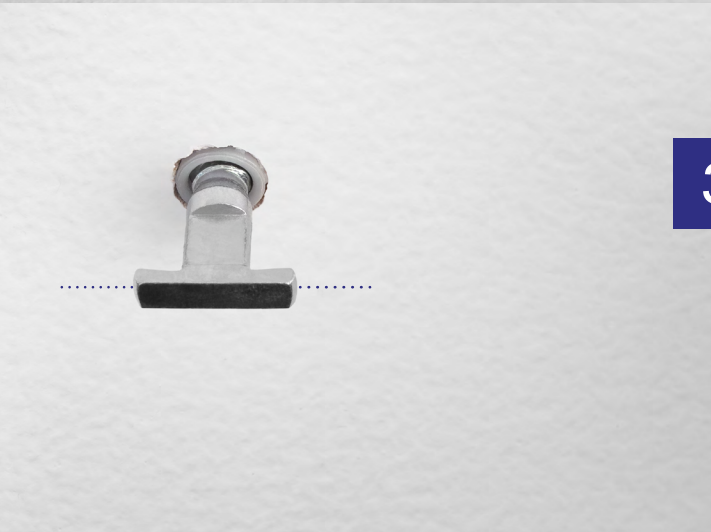

# Picture Frame Security System

Anti-Theft Security Lock Hangers for Art in Museums, Art Galleries, Hotels, Restaurants and households (kids safety, earthquake).

The Frame Lock Security Hanging System is an anti-theft solution designed to securely mount framed artwork in museums, art galleries, hotels, restaurants, and private homes. It prevents unauthorized removal while providing added child safety and earthquake protection.

## Key benefits:

- Anti-theft protection for framed artwork in public spaces
- Ideal for hotels, lobbies, offices, and other high-traffic areas
- Discreet and robust hanging system for safe display
- Enhanced safety for children and compliance in seismic zones
- Easy installation with secure locking mechanism

Instruction  
steps

Measure and align the wall holes with the hangers on the frame.

1

Drill holes for the wall plugs.

2

3

Install the wall plugs and T-screws in a horizontal (unlocked) position.

4

Hang the frame so the T-screws pass through the hanger.

5

Lock the frame using the wrench by turning the T-screws into a vertical position.

**1x Wrench**

**3x Hanger**

**3x T-screws**

**3x Wall plugs**

Debex Suisse AG  
Rainstrasse 1  
6052 Hergiswil, Switzerland  
Phone: +41 41 612 22 60  
Email: sales@debex.ch  
[www.poster-frame.eu](http://www.poster-frame.eu)