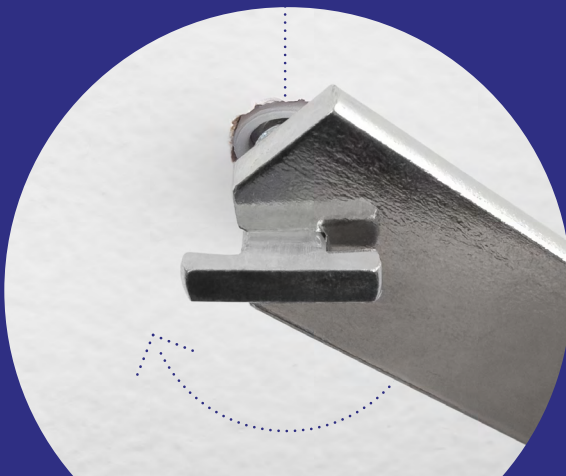

# Picture Frame Security System

Anti-Theft Security Lock Hangers for Art in Museums, Art Galleries, Hotels, Restaurants and households (kids safety, earthquake).

The Frame Lock Security Hanging System is an anti-theft solution designed to securely mount framed artwork in museums, art galleries, hotels, restaurants, and private homes. It prevents unauthorized removal while providing added child safety and earthquake protection.

## Key benefits:

- Anti-theft protection for framed artwork in public spaces
- Ideal for hotels, lobbies, offices, and other high-traffic areas
- Discreet and robust hanging system for safe display
- Enhanced safety for children and compliance in seismic zones
- Easy installation with secure locking mechanism

Instruction  
steps

Measure and align the wall holes with the hangers on the frame.

1

Drill holes for the wall plugs.

2

3

Install the wall plugs and T-screws in a horizontal (unlocked) position.

4

Hang the frame so the T-screws pass through the hanger.

5

Lock the frame using the wrench by turning the T-screws into a vertical position.

**1x Wrench**

**3x Hanger**

**3x T-screws**

**3x Wall plugs**

Debex Suisse AG  
Rainstrasse 1  
6052 Hergiswil, Switzerland  
Phone: +41 41 612 22 60  
Email: sales@debex.ch  
[www.poster-frame.eu](http://www.poster-frame.eu)