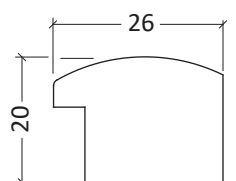

Lightweight Wood Frame

Wooden Photo Frame

Wooden Photo Frame

520X

The mark of responsible forestry