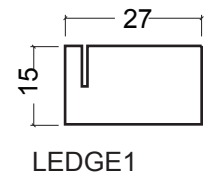

Wooden Photo Bar

LEGE1