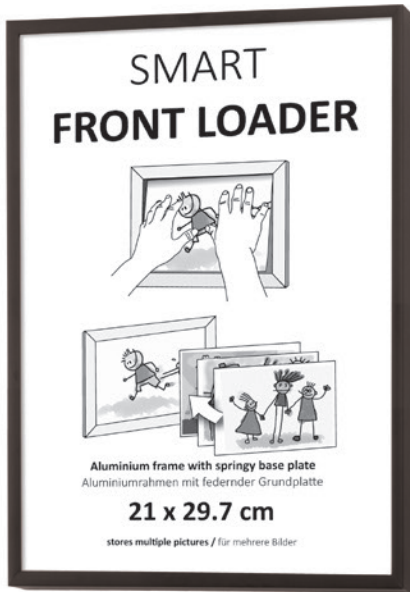

9005G1

Nordic Wood Picture Frame 12x22

H840-12, H860-12
solid wood painted
with closed pore

B840-12, B860-12
ayous wood painted
with open pore

The mark of
responsible forestry