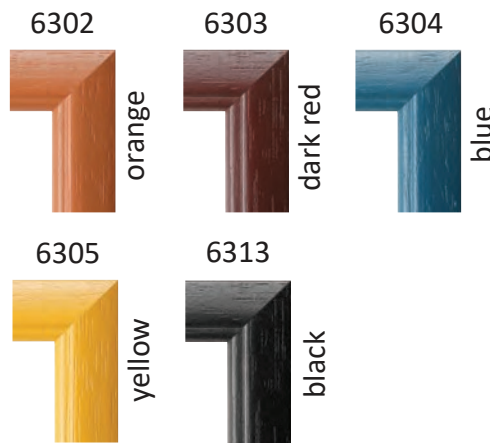

LXMF

String on the top rear bar

Lightweight Wood Frame

6101

6102

Wooden Photo Frame

6313

630X