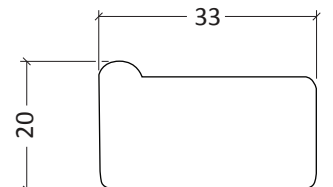

Rustic Wood Picture Frames

Wooden Shadow Gap Frames

Wooden Canvas Stretcher

4014