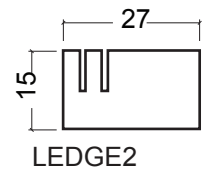

Wooden Photo Bar

LEGE2

- made of solid oak wood
- usable as a tabletop picture stand or a floating wall ledge
- two openings on the backside for invisible wall mounting
- available in lengths of **30, 50 and 100 cm**
- with one or two rabbets 1.5 mm

Wooden Picture Holder

Suitable for

- photos
- restaurant menus
- name tags
- business cards
- messages and notes

- made of solid oak wood
- available in length **6 cm**
- rabbet 1.5 mm

Custom Wooden Blocks

LMEB

- decorative oak wood blocks with laser engraving
- pieces **6.5x2x0.5 cm**, in a pack of 12
- custom graphics