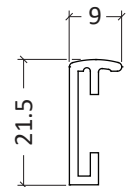

Thin Aluminium Poster Frame 9.6 mm

Thin Aluminium Poster Frame 9.0 mm

900X