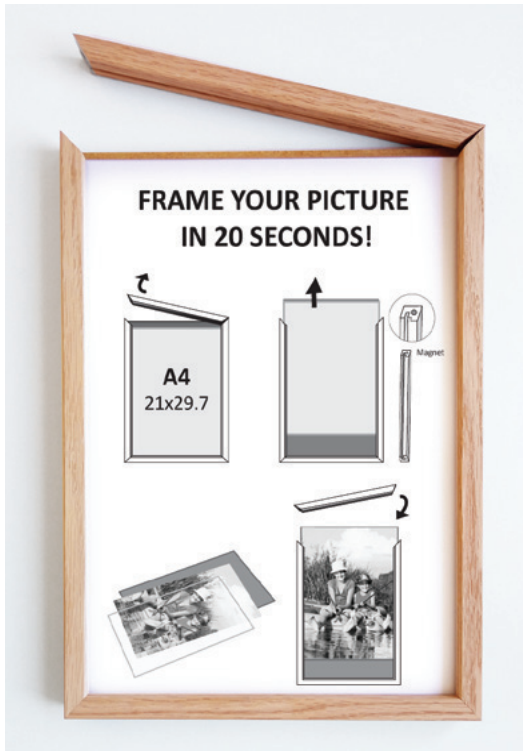

Decorative MDF Photo Frame

6602

Magnetic Wooden Photo Frame

H3201V

- Easy to Handle: user-friendly magnetic system.
- Versatile Display: for desks or walls, equipped with an easel and sawtooth hangers.
- Available in sizes **10x15 - 29,7x42 cm**

The mark of responsible forestry

Wooden Double Photo Frame

H851

H8511D

- decorative tabletop photo frames
- clear glass 2 mm
- available for photo sizes:
10x10, 10x15, 13x18 cm
- MDF backboard fixed with flexi-points