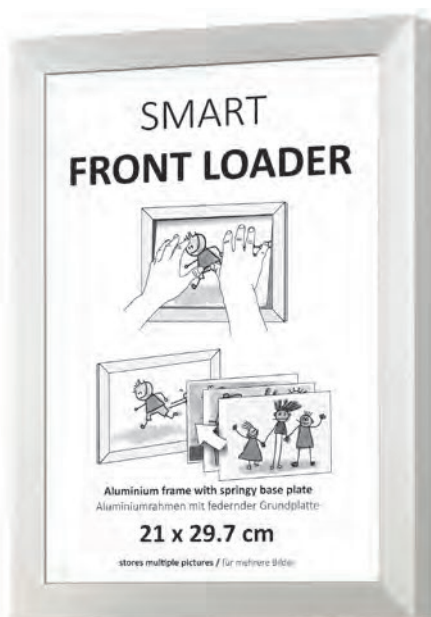

Rounded Gallery Aluminium Picture Frame

8780

..... BRUSHED SURFACE

Triangular Gallery Aluminium Picture Frame

8880

..... BRUSHED SURFACE

Front Loader Aluminium Picture Frame

8680G1