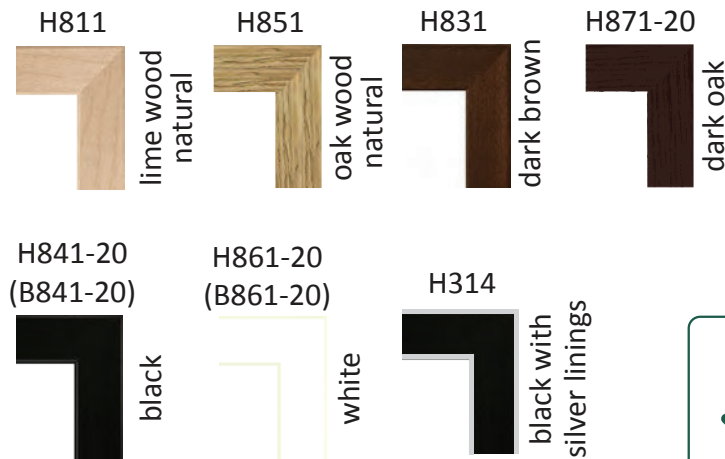

The mark of
responsible forestry

Nordic Wood Picture Frame 15x15

VR04

The mark of responsible forestry

Nordic Wood Picture Frame 20x22

H871-20

The mark of responsible forestry

Nordic Wood Picture Frame 18,5x26

H201

Nordic Wood Picture Frame 28x28

H451

H451

oak wood natural

The mark of responsible forestry

MDF Wooden Photo Frame 12x22

MF02-12