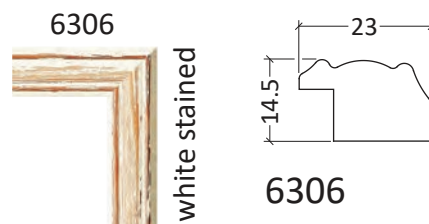

Pine Wood Photo Frame

Magnetic Wooden Poster Hanger

LEMF oak wood natural

LBMF black

LWMF white