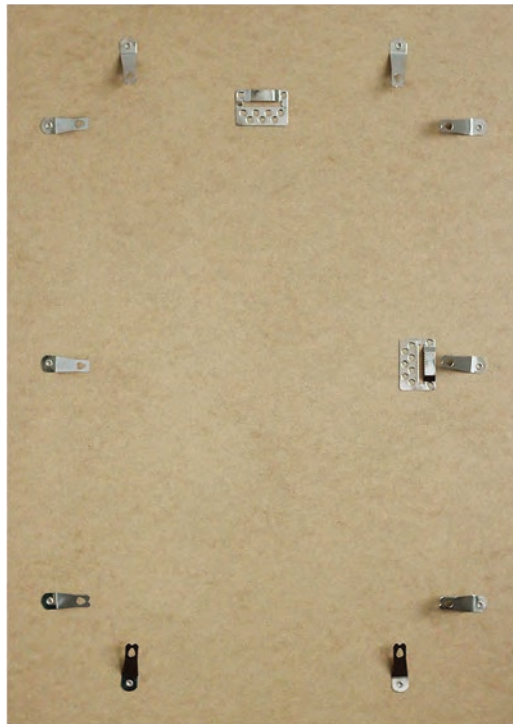

Clip Picture Frame

9500

White envelope packaging

Custom Laser Engraving

Aluminium profiles

Wood profiles

Cork board, MDF Backing,
Cardboard packaging...

Picture Frame Mat Board, pre-cut

Adjustable easel backing board

Backing board with pressed hanger

Easel backing board with turning clips, for small size frames

Backing board with pressed hangers and turning clips, for large frames

The mark of responsible forestry