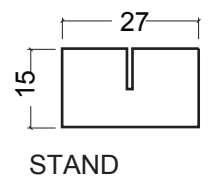

STAND

- made of solid oak wood
- available in length **6 cm**
- rabbet 1.5 mm