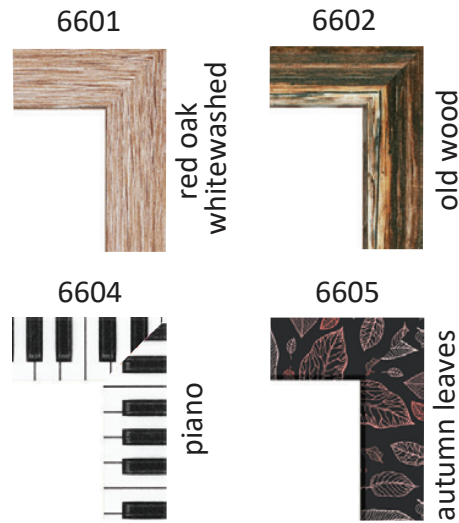

Wooden Photo Frame

5004

5004

520X

5202

The mark of responsible forestry

Rustic Wood Picture Frames

6254

Wooden Shadow Gap Frames

LP006

LP000 - LP002, LP006

LP003 - LP005

Wooden Canvas Stretcher

40141A Empty Frames assembled

4014

40141B Sets for Canvas Stretchers in parts

Decorative MDF Photo Frame

6602

Magnetic Wooden Photo Frame

H3201V

- Easy to Handle: user-friendly magnetic system.
- Versatile Display: for desks or walls, equipped with an easel and sawtooth hangers.
- Available in sizes **10x15 - 29,7x42 cm**

The mark of responsible forestry

Wooden Double Photo Frame

H851

H8511D

- decorative tabletop photo frames
- clear glass 2 mm
- available for photo sizes:
10x10, 10x15, 13x18 cm
- MDF backboard fixed with flexi-points