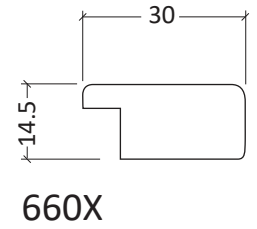

Decorative MDF Photo Frame

6602

Magnetic Wooden Photo Frame

H3201V

- Easy to Handle: user-friendly magnetic system.
- Versatile Display: for desks or walls, equipped with an easel and sawtooth hangers.
- Available in sizes **10x15 - 29,7x42 cm**