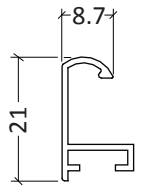

868X

..... BRUSHED SURFACE

Available with
Cardboard hook for trikot

Deep Frame 868XA1

Aluminium Wall Frame - Sideloader Classic

9051

9029 - 905X

Aluminium Wall Frame - Sideloader D7XX