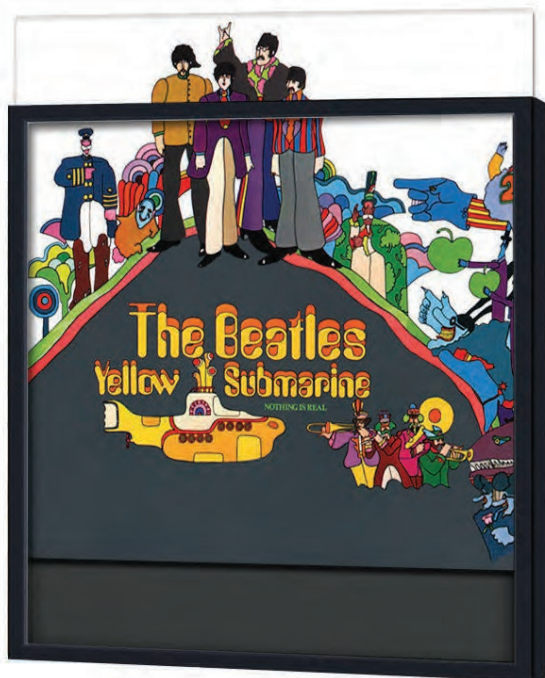

The mark of
responsible forestry

Money Box Photo Frame

H451

H4511M

- 3D frame with slot for coins and bills
- passepartout
- clear glass 2 mm
- MDF backboard fixed with flexi-points
- pressed hanger and adjustable stand
- size **20x20 cm**

Vinyl Album Picture Frames

H8401R

- Wooden frame without glass
- slot for vinyl album cover insertion
- MDF backboard
- pressed hanger
- designed for cover sizes 304-313 mm

The mark of responsible forestry