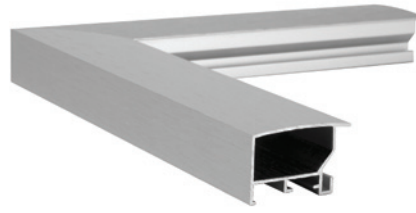

898X

..... BRUSHED SURFACE