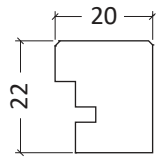

Wooden Double Photo Frame

H851

H8511D

- decorative tabletop photo frames
- clear glass 2 mm
- available for photo sizes:
  10x10, 10x15, 13x18 cm
- MDF backboard fixed with flexi-points

The mark of
responsible forestry

Money Box Photo Frame

H451

H4511M

- 3D frame with slot for coins and bills
- passepartout
- clear glass 2 mm
- MDF backboard fixed with flexi-points
- pressed hanger and adjustable stand
- size **20x20 cm**