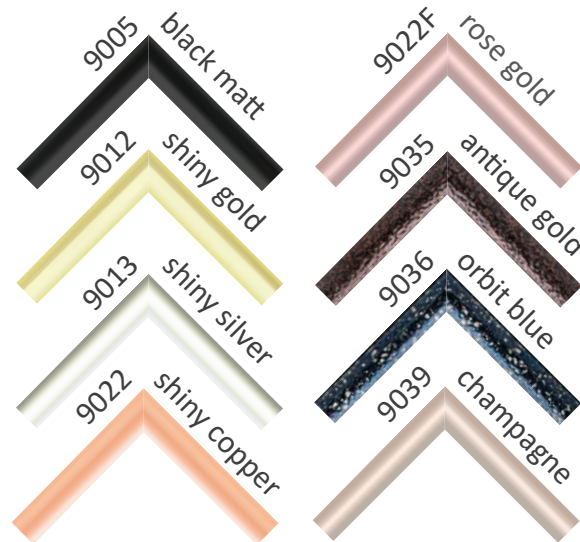

Empty Frame Art. No. 7650

Transparent Profile 7650

Transparent Aluminium Poster Frame

9005T1

- Aluminium frames with two plates of polystyrene glass and a mat board in between.
- Anti-reflective polystyrene plate on the back
- perfect for decorations with dry flowers, souvenirs or photo collages
- available in size **30x40 cm**

Clip Picture Frame

9500

White envelope packaging

Custom Laser Engraving

Aluminium profiles

Wood profiles

Cork board, MDF Backing,
Cardboard packaging...

Picture Frame Mat Board, pre-cut