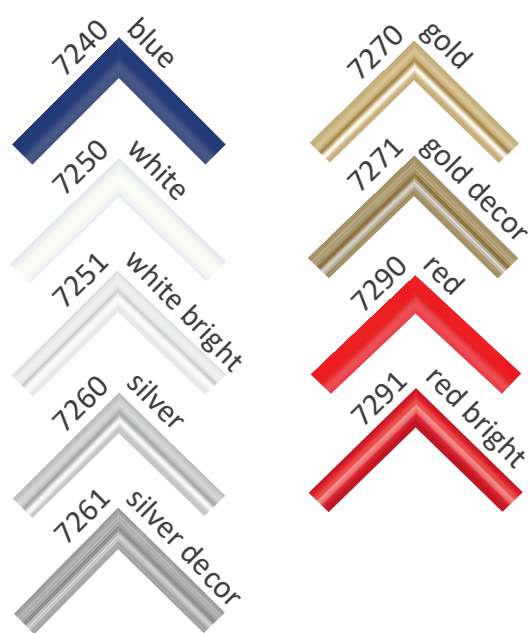

LMEB

- decorative oak wood blocks with laser engraving
- pieces **6.5x2x0.5 cm**, in a pack of 12
- custom graphics

Plastic Photo Frames

7052

Collage of Plastic Photo Frames

Plastic Poster Frames

7260

Plastic Picture Frame with Wooden Decor

7303

730X

7802

Plastic Snap Poster Frame

K140

black

K140

Transparent Photo Frame