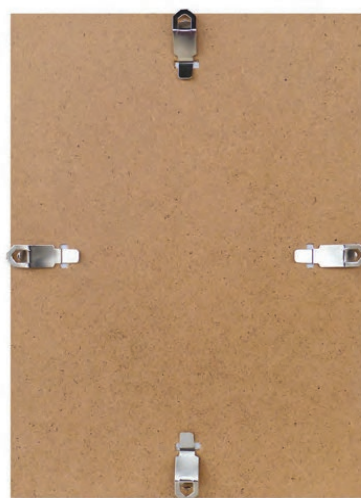

Empty Frame Art. No. 7650

Transparent Profile 7650

Transparent Aluminium Poster Frame

9005T1

- Aluminium frames with two plates of polystyrene glass and a mat board in between.
- Anti-reflective polystyrene plate on the back
- perfect for decorations with dry flowers, souvenirs or photo collages
- available in size **30x40 cm**

Clip Picture Frame

9500

White envelope packaging

Custom Laser Engraving

Aluminium profiles

Wood profiles

Cork board, MDF Backing,
Cardboard packaging...

Picture Frame Mat Board, pre-cut