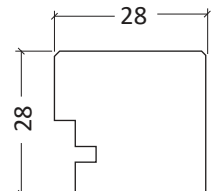

Wooden Double Photo Frame

H851

H8511D

- decorative tabletop photo frames
- clear glass 2 mm
- available for photo sizes:
  10x10, 10x15, 13x18 cm
- MDF backboard fixed with flexi-points

The mark of
responsible forestry

Money Box Photo Frame

H451

H4511M

- 3D frame with slot for coins and bills
- passepartout
- clear glass 2 mm
- MDF backboard fixed with flexi-points
- pressed hanger and adjustable stand
- size **20x20 cm**