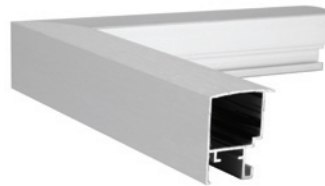

9047 shiny black

9048 champagne

Classic Gallery Aluminium Picture Frame

8980

898X

..... BRUSHED SURFACE

Aluminium 3D Picture Frame, Jersey Frame

Object Frame 868XC2