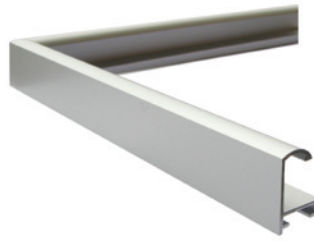

868X

..... BRUSHED SURFACE

Available with
Cardboard hook for trikot

Deep Frame 868XA1

Aluminium Wall Frame - Sideloader Classic

9051

9029 - 905X

Aluminium Wall Frame - Sideloader D7XX