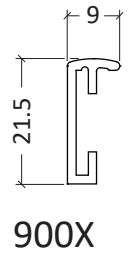

Empty Frame Art. No. 7650

Transparent Profile 7650

Transparent Aluminium Poster Frame

9005T1

- Aluminium frames with two plates of polystyrene glass and a mat board in between.
- Anti-reflective polystyrene plate on the back
- perfect for decorations with dry flowers, souvenirs or photo collages
- available in size **30x40 cm**