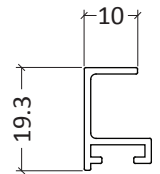

Aluminium Wall Frame - Sideloader Classic

Aluminium Wall Frame - Sideloader D7XX

D7XX

Aluminium Wall Frame - Sideloader ACXX