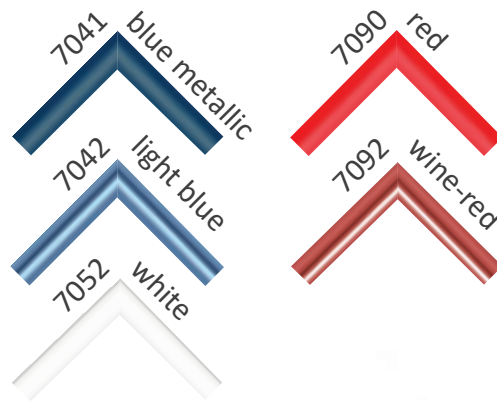

Collage of Plastic Photo Frames