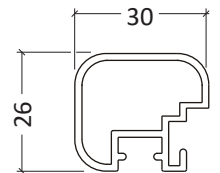

Empty Frame Art. No. 7650

Transparent Profile 7650

Transparent Aluminium Poster Frame

9005T1

- Aluminium frames with two plates of polystyrene glass and a mat board in between.
- Anti-reflective polystyrene plate on the back
- perfect for decorations with dry flowers, souvenirs or photo collages
- available in size **30x40 cm**