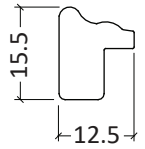

Plastic Picture Frame with Wooden Decor

7802

Plastic Snap Poster Frame

Transparent Photo Frame