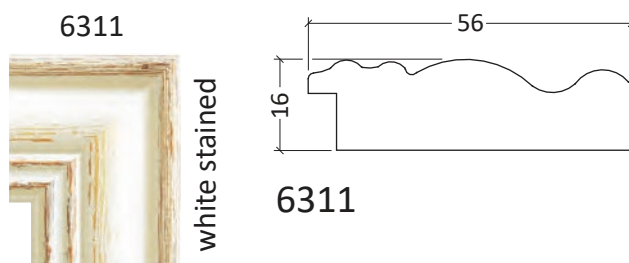

Pine Wood Photo Frame

Magnetic Wooden Poster Hanger

LEMF oak wood natural

LBMF black

LWMF white