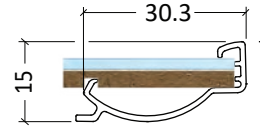

Plastic Picture Frame with Wooden Decor

Plastic Snap Poster Frame

K140

Transparent Photo Frame