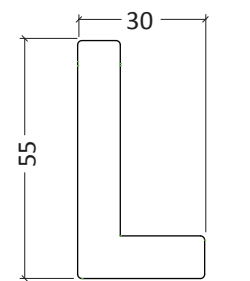

LP003 - LP005