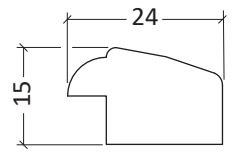

Lightweight Wood Frame

Wooden Photo Frame

630X

Wooden Photo Frame

The mark of responsible forestry