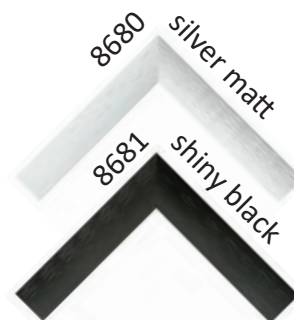

Rounded Gallery Aluminium Picture Frame

8780

..... BRUSHED SURFACE

Triangular Gallery Aluminium Picture Frame

8880

..... BRUSHED SURFACE

Front Loader Aluminium Picture Frame

8680G1

868X

..... BRUSHED SURFACE