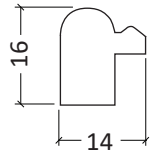

Plastic Picture Frame with Wooden Decor

730X

Plastic Snap Poster Frame

Transparent Photo Frame