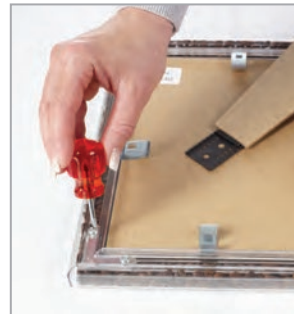

Empty Frame Art. No. 7650

Transparent Profile 7650

Transparent Aluminium Poster Frame

9005T1

- Aluminium frames with two plates of polystyrene glass and a mat board in between.
- Anti-reflective polystyrene plate on the back
- perfect for decorations with dry flowers, souvenirs or photo collages
- available in size **30x40 cm**