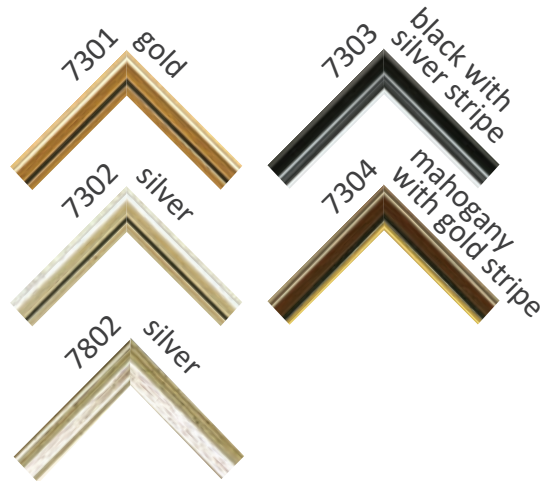

Plastic Picture Frame with Wooden Decor

Plastic Snap Poster Frame

Transparent Photo Frame