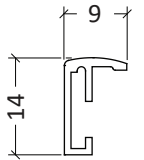

Aluminium Flat Picture Frame

Modern Aluminium Photo Frame

904X